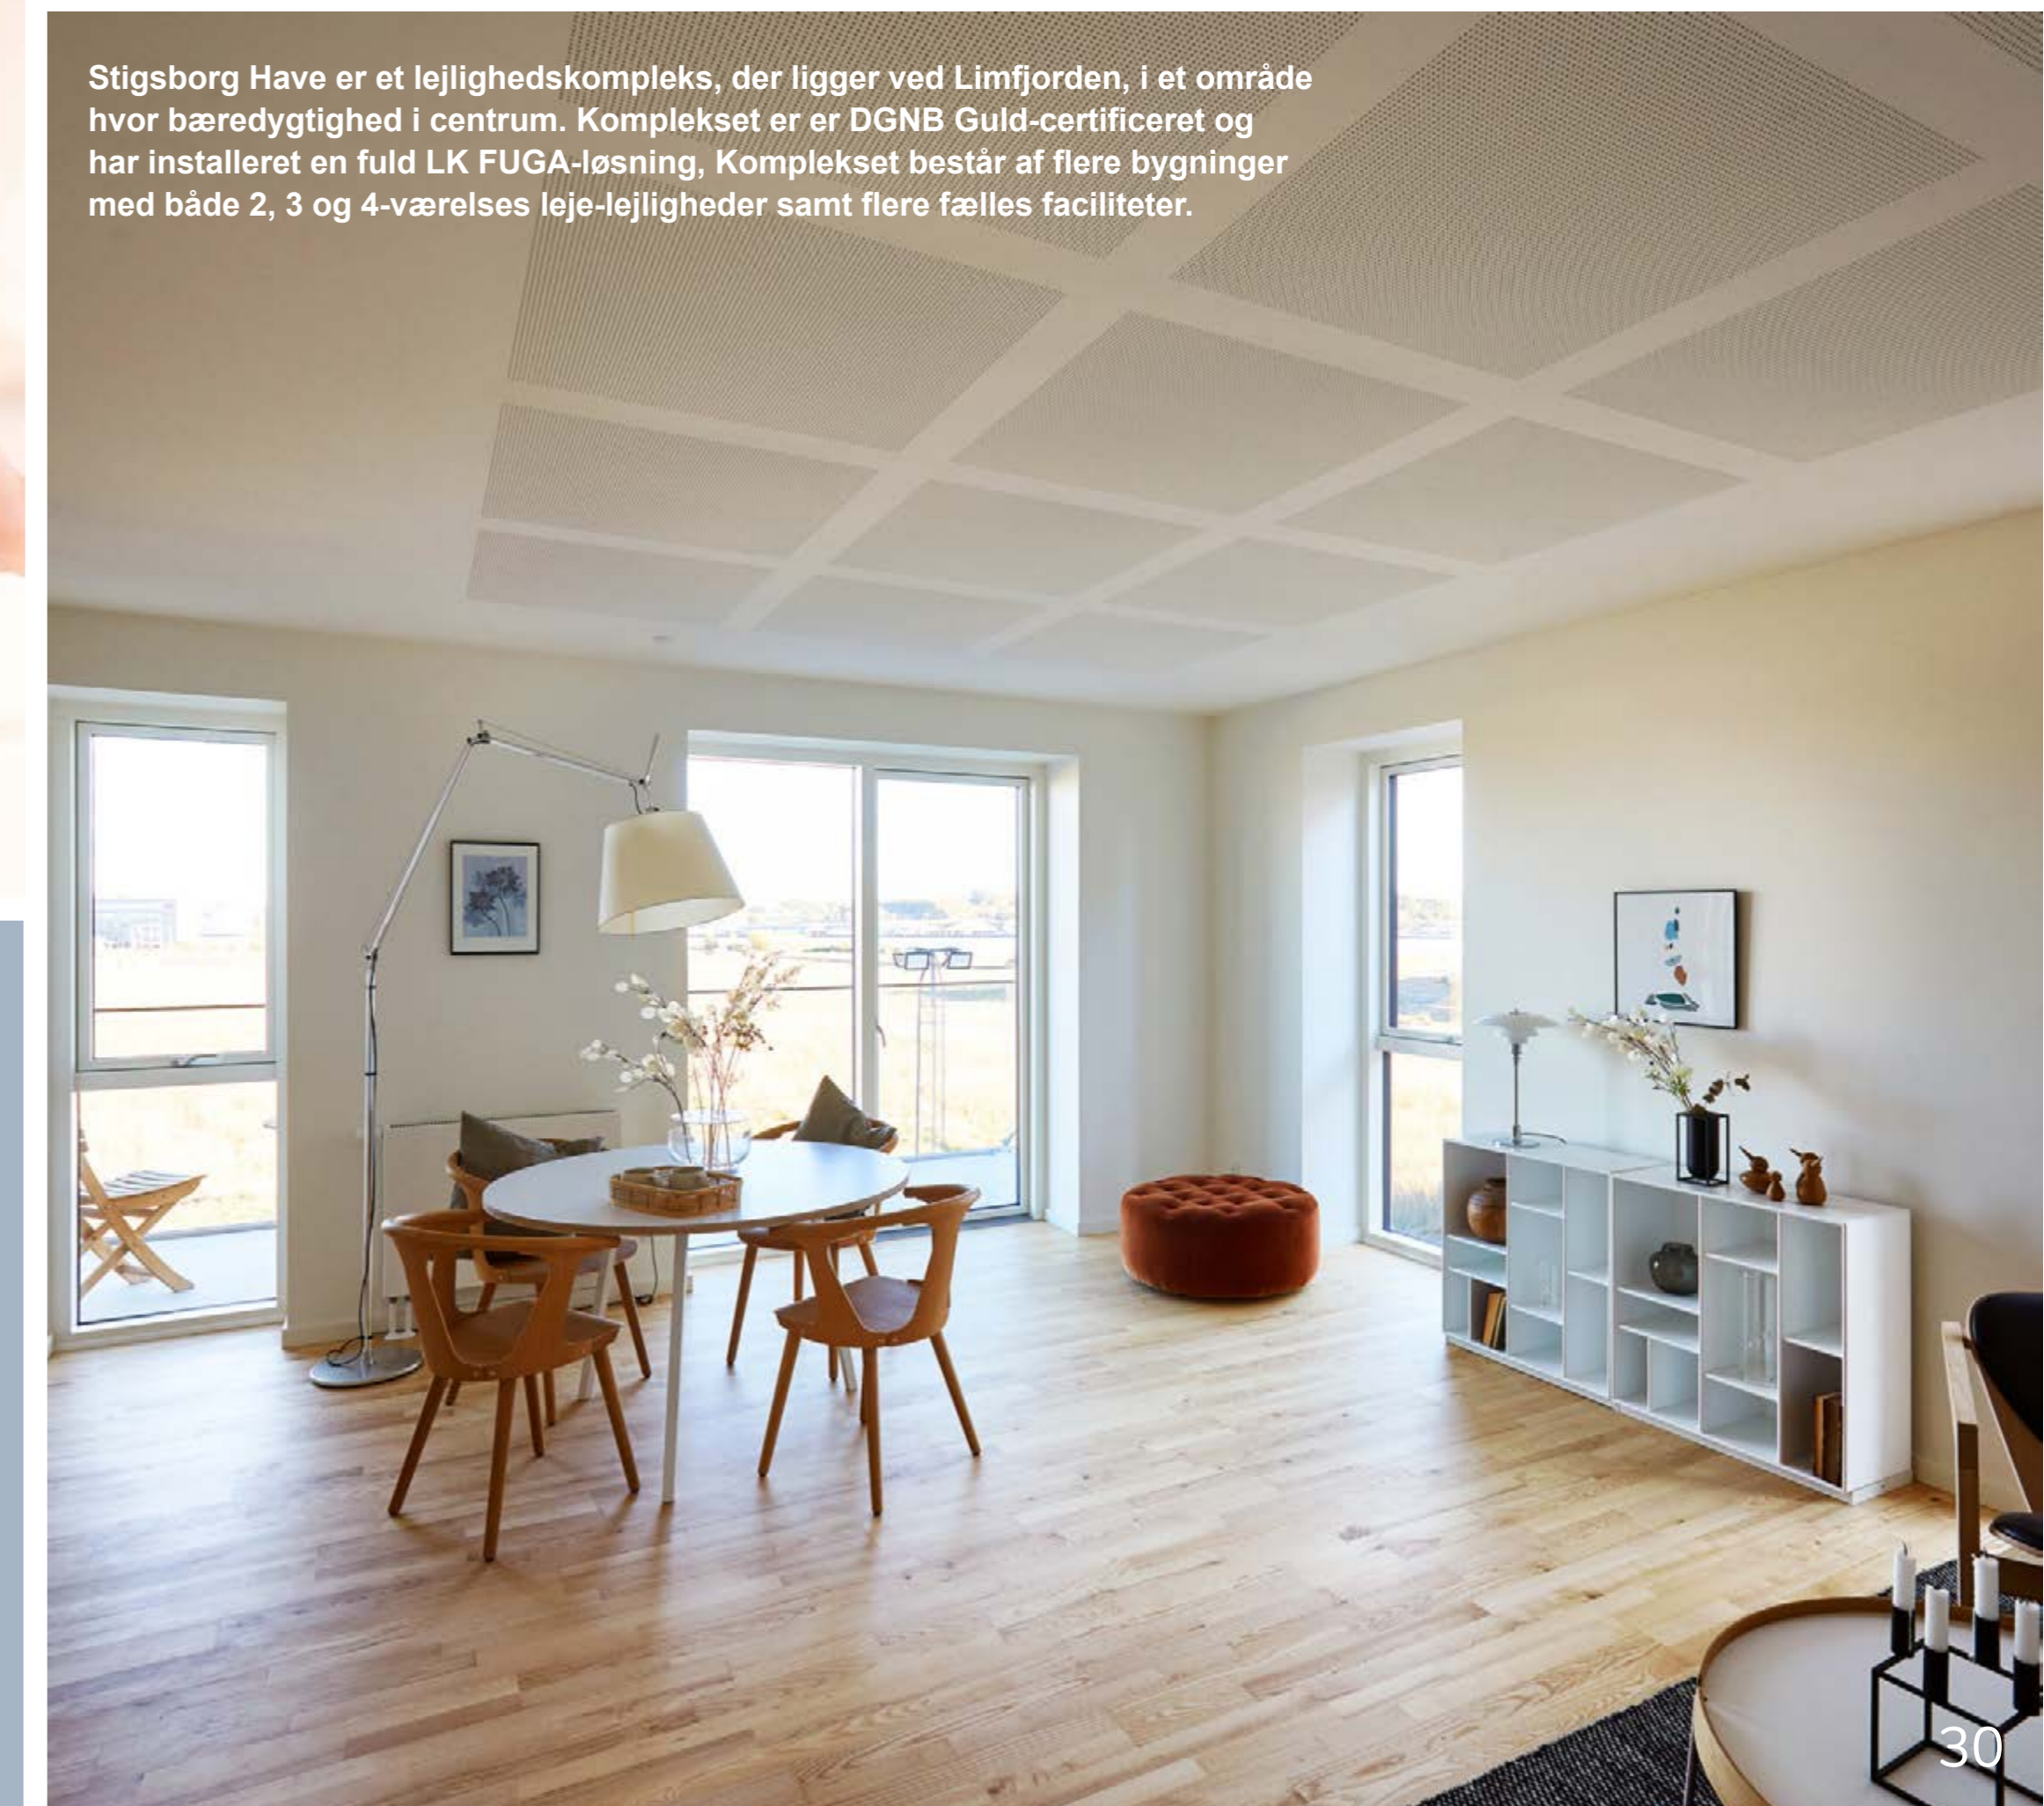

LK FUGA® Dataudtag sikrer optimal internetforbindelse i hele ejendommen.